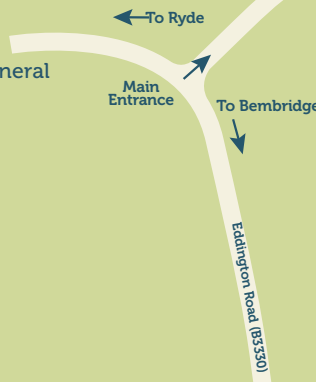

Welcome to Nodes Point

Scan the QR code above to download this map

The essentials

- Reception
 - Holiday Home Sales Showground
 - Holiday Home Sales Enquiry Centre
 - Nisa Store
 - The Boathouse Bar & Restaurant
 - The Harbour Bar & Restaurant
 - Outdoor play area
 - Indoor swimming pool with waterslide
 - Patio
 - Amusements
 - Multi-sports court
 - Launderette
 - Horses
 - Toilets
 - Elsan point
 - Fire extinguisher
 - Defibrillator
 - Recycling/general waste point
- Touring**
- Non Electric
 - 8x8 Electric
 - 8x8 Serviced
 - 7x7 Electric

PROUDLY SERVING
COSTA
COFFEE

THE BOATHOUSE
BAR & RESTAURANT

Nisa Store

5 Speed limit around the park is **5mph**

Please drive safely around the park. Quad bikes, segways, hoverboards, e-scooters and similar vehicles, along with commercial, pickup or working vehicles including large vans are not permitted on park.