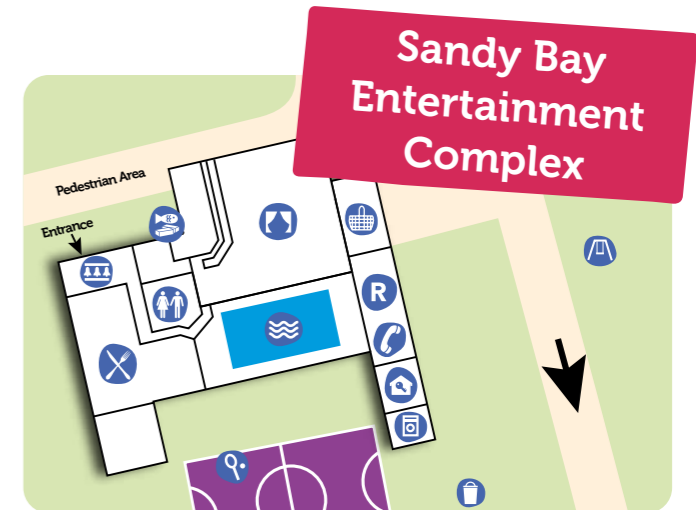

Welcome to
Church Point
 Holiday Park

10 Speed limit around the park is 10mph

Caravan & Lodge Sales Enquiry Centre

Enjoy the tranquillity
 of Church Point...

- Reception
- Laundrette
- Caravan & Lodge Sales Enquiry Centre
- Recycling/general waste point
- Fire extinguisher

...you can also visit our entertainment complex at Sandy Bay just 3 miles away!

North Seaton, Ashington, Northumberland, NE63 9YD

- Caravan & Lodge Sales Enquiry Centre
- Nisa convenience store
- The Boathouse Bar & Restaurant
- Showbar
- Heated indoor pool
- Amusements
- Fish & Chippery
- Indoor & outdoor multi-sports courts
- Outdoor play area
- Telephone
- Laundrette
- Toilets
- Fire assembly point
- Fire extinguishers

Scan me to download map