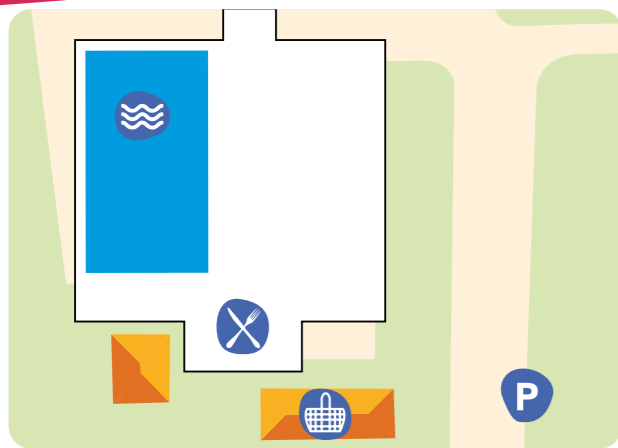

Welcome to Cresswell Towers Holiday Park

Entertainment Complex

PLEASE NOTE – passes are required for admission to all facilities. Please carry your entertainment passes with you at all times.

- | | |
|--------------------------------------|-------------------------------|
| Reception | Indoor swimming pool |
| Caravan & Lodge Sales Enquiry Centre | Parking |
| Sales showground | Launderette |
| Nisa convenience store | Outdoor play area |
| Tower Tavern | Fire extinguisher |
| Sports court | No entry |
| | Recycling/general waste point |

Any questions?

Please ask at or call reception – they'll be happy to help

01670 860 411

5 Speed limit around the park is 5mph

Please do not park on the grass use designated areas.

Scan me to download map

Tower Tavern

Open from 9am - late
Serving food until 9pm

Nisa convenience store

Entertainment Complex

Main Entrance

Caravan & Lodge Sales Enquiry Centre