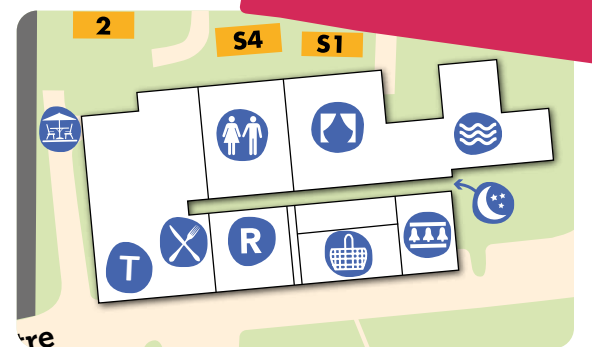

## Entertainment Complex

Scan me to download map

- Reception
- Caravan & Lodge Sales Enquiry Centre
- Holiday home sales showground
- Convenience store
- Speldings Bar & Restaurant
- Takeaway
- Al fresco patio
- Drifter's Bar & Family Entertainment Lounge
- Swimming pool

- Amusements
- Crazy golf
- Outdoor play area
- Beach access
- Launderette
- Evening access
- Toilets
- Showers
- Parking
- Fire assembly point
- Recycling/general/glass waste point

**PLEASE NOTE** – passes are required for admission to all facilities. Please carry your entertainment passes with you at all times.