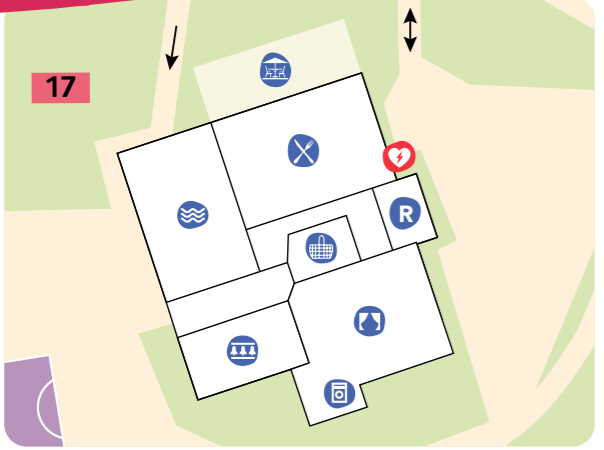

# Welcome to Regent Bay Holiday Park

**Caravan & Lodge Sales Enquiry Centre**

**THE BOATHOUSE BAR & RESTAURANT**  
Choose from our menu or pop in & enjoy a coffee on the outdoor patio

**Family Showbar**  
Open daily from 6pm

**Multi-sports facility**

**Entertainment Complex**

**PLEASE NOTE** – passes are required for admission to all facilities. Please carry your entertainment passes with you at all times.

- R** Reception
- CL** Caravan & Lodge Sales Enquiry Centre
- SS** Sales showground
- X** The Boathouse Bar & Restaurant
- CS** Convenience store
- FS** Family showbar
- P** Parking
- OP** Outdoor play area
- A** Arcade
- MSF** Multi-sports facility
- SPS** Swimming pool & sauna
- OPA** Outdoor patio area
- L** Launderette
- B** Bus stop
- S** Seating
- FE** Fire extinguisher
- FAP** Fire assembly point
- DF** Defibrillator
- RW** Recycling/general waste point

**Any questions?**

Please ask at or call reception – they'll be happy to help

**01524 413 940**

**5** Speed limit around the park is 5mph

**Caravan Sales & Showground**  
Open daily from 9am

Scan me to download map