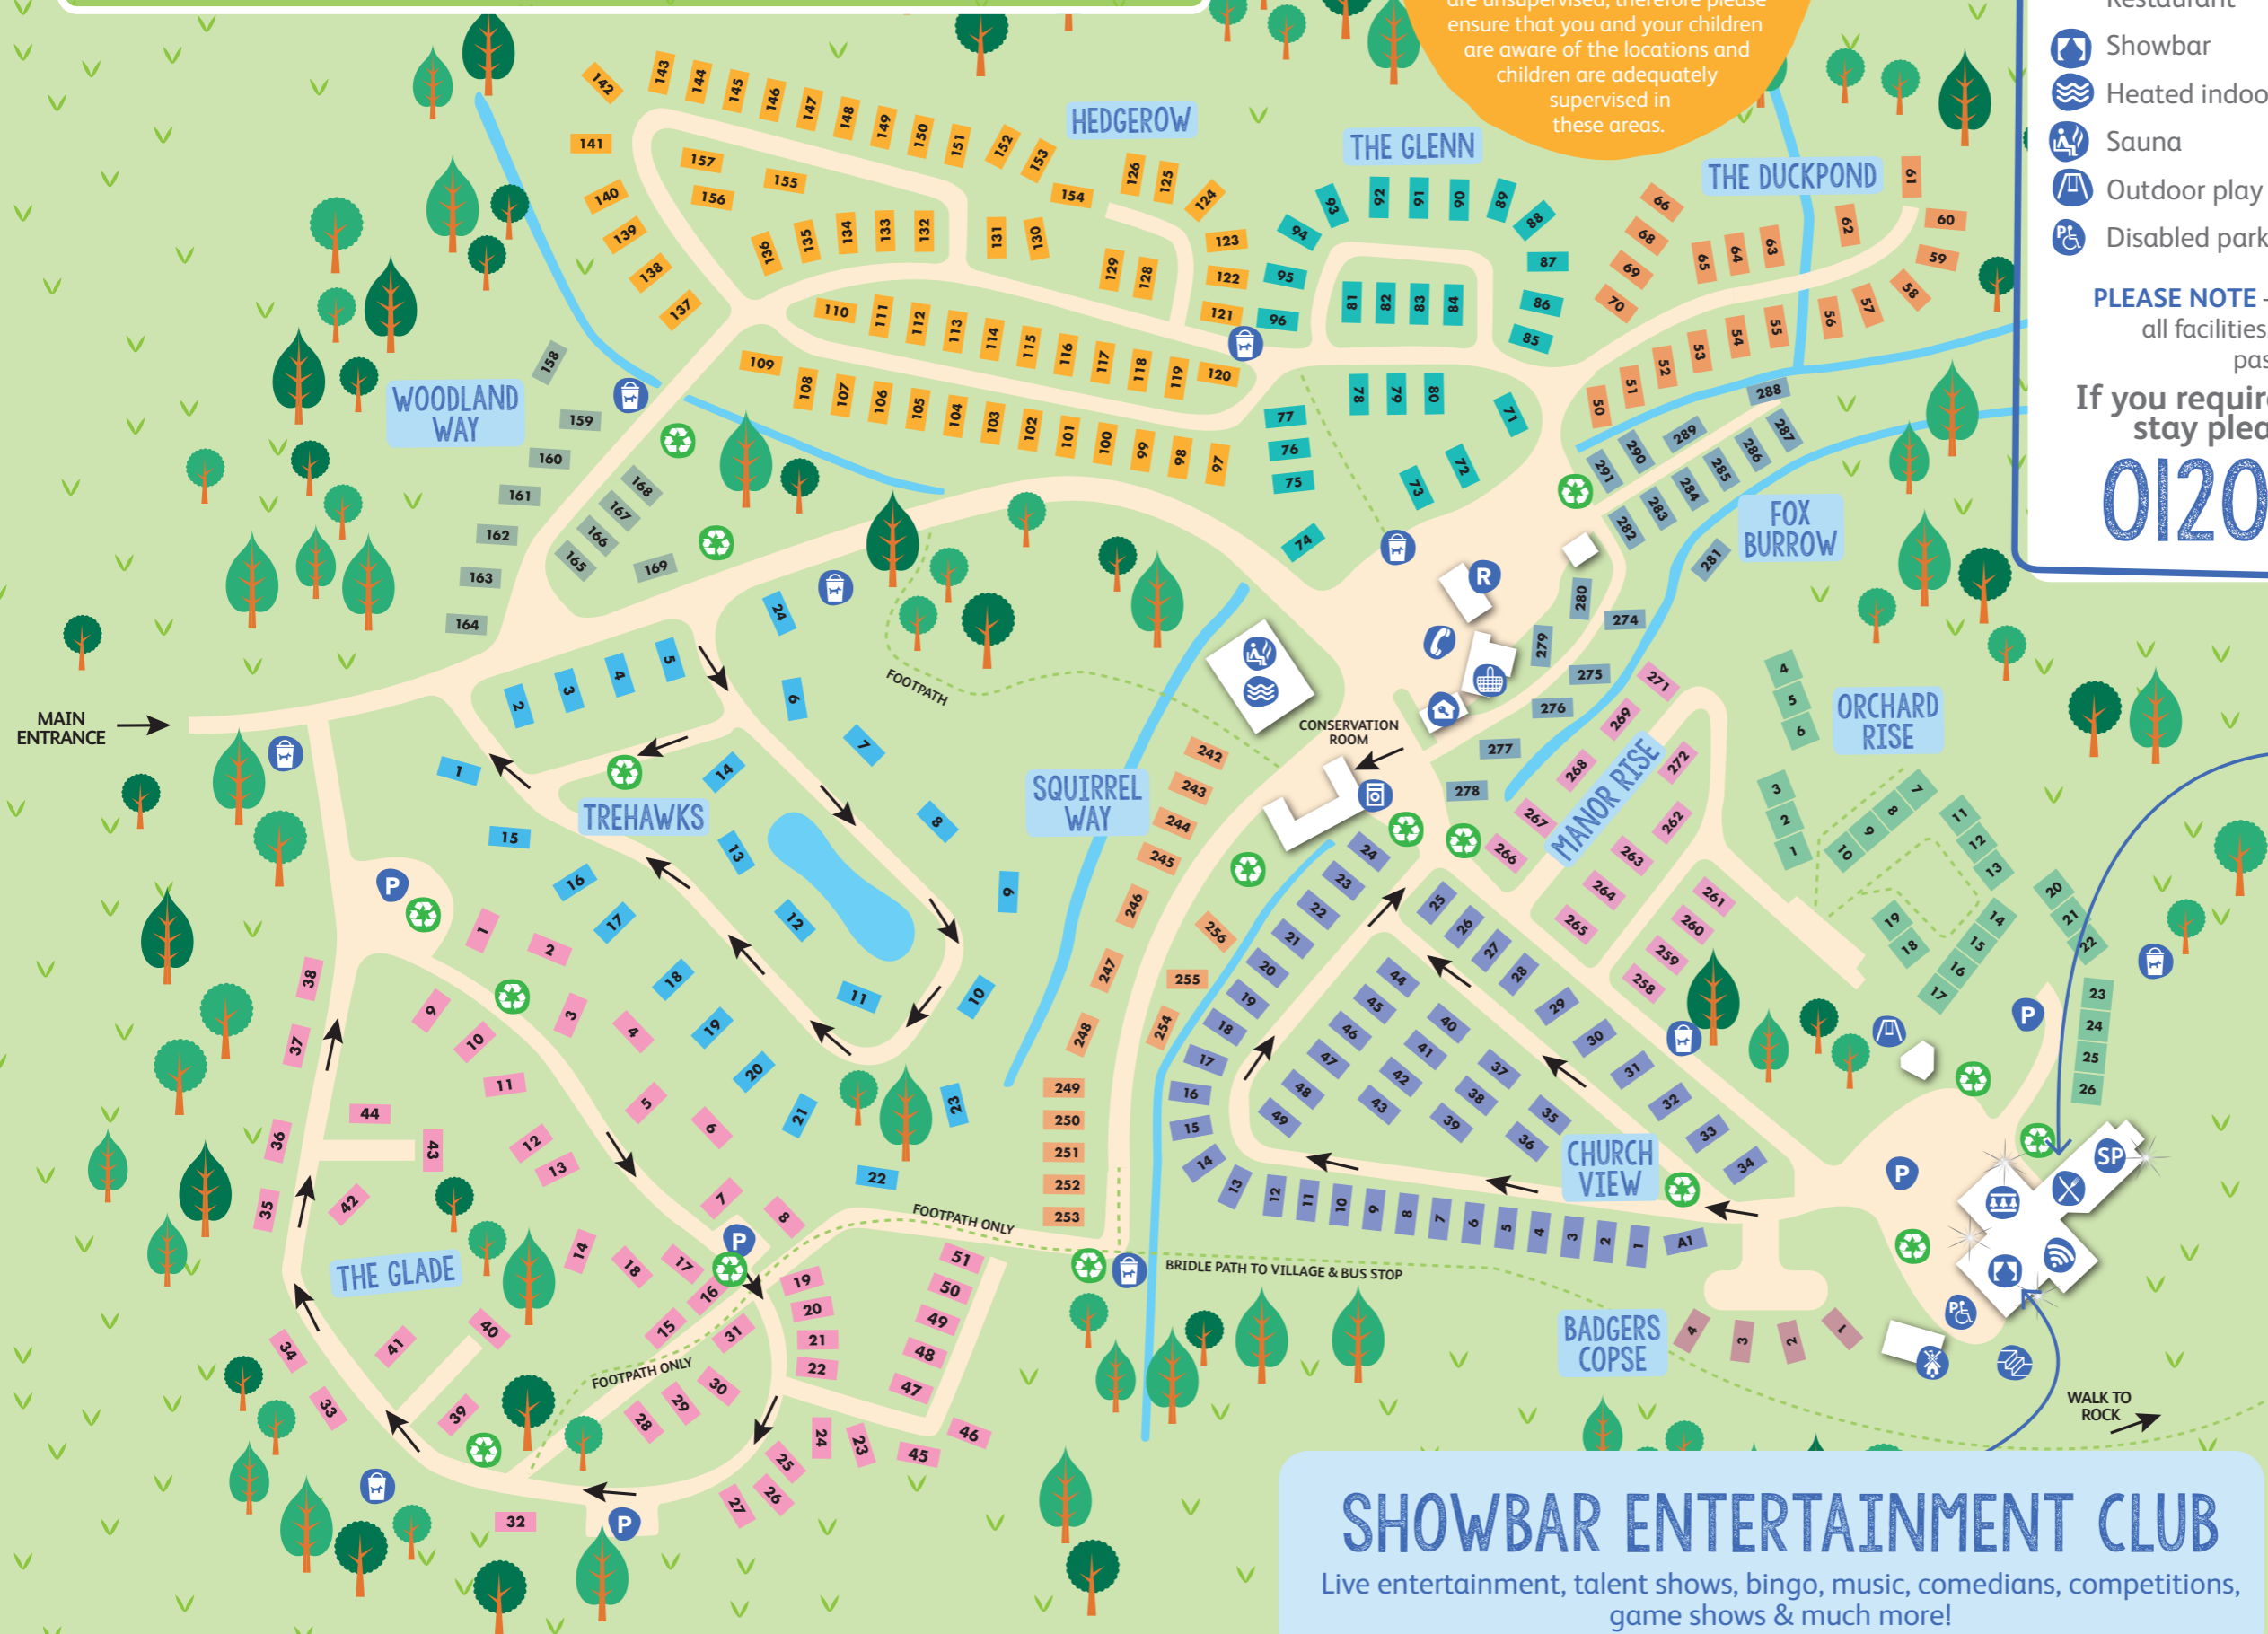

WELCOME TO ST MINVER HOLIDAY PARK

There are areas of open water across the park which are identified on the park map marked in blue. These areas are unsupervised, therefore please ensure that you and your children are aware of the locations and children are adequately supervised in these areas.

- Reception
- Lodge & Caravan Sales Enquiry Centre
- Nisa convenience store
- Pizza & Steakhouse Restaurant
- Showbar
- Heated indoor pool
- Sauna
- Outdoor play area
- Disabled parking
- Amusement centre
- Children's soft play
- Launderette
- Public telephone
- Parking
- Steps
- Recycling/general waste point
- WiFi
- Crazy golf
- Dog bin

01208 862 305

PIZZA & STEAKHOUSE RESTAURANT

Come in & enjoy a Costa Coffee & a tasty snack. Breakfast, lunch & dinner served daily.

5 Speed limit around the park is 5mph

SHOWBAR ENTERTAINMENT CLUB

Live entertainment, talent shows, bingo, music, comedians, competitions, game shows & much more!

SCAN ME TO DOWNLOAD MAP